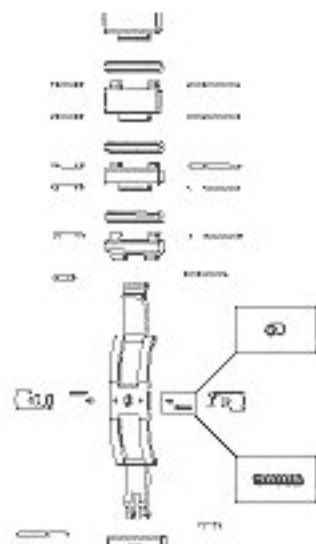

Omega 1655DB938

1/2 STEEL/GOLD LINK	Ref: 115DB1655
BRA.STRAND STEEL GOLD 6H / 12H	Ref: 119DB1655
BRACELET PIPE (2x)	Ref: 201ST1007
CLASP ATT.LINK STEEL/18CT.3N YEL.GOLD	Ref: 118DB1655
LINK-DECOR GOLD YELLOW 3N18	Ref: 189BB0140
LINK-DECOR GOLD YELLOW 3N18	Ref: 189BB0137
LINK-DECOR GOLD YELLOW 3N18	Ref: 189BB0138
LINK-DECOR GOLD YELLOW 3N18	Ref: 189BB0139
PIN (2x)	Ref: 128ST9939
PIN	Ref: 128ST9950
PIN	Ref: 128ST9940
PIN	Ref: 128ST9938
PIN	Ref: 128ST9926
PIN	Ref: 128ST9927
PIPE (2x)	Ref: 201ST0262
SEEL UNDERPIECE	Ref: 035ST1655938
STEEL GOLD CLASP 3N	Ref: 117DB1655938
STEEL GOLD COVER	Ref: 116DB1655
STEEL GOLD END LINK 1655	Ref: 026DB938